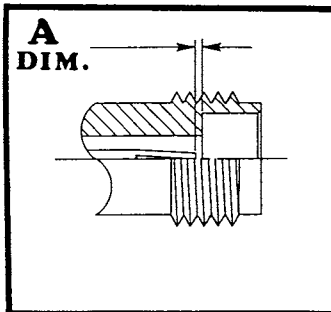

CONNECTOR INTERFACE GAGES

2.4 mm SERIES

MODEL NO. 2.4mm-FP	A	LIMITS	+ .000 / - .004
DIAL GRADUATIONS		.00025	
CONNECTOR TYPE		FEMALE JACK	
MILITARY SPECIFICATION		NONE	

MODEL NO. 2.4mm-MP	A	LIMITS	+ .000 / - .004
DIAL GRADUATIONS		.00025	
CONNECTOR TYPE		MALE PLUG	
MILITARY SPECIFICATION		NONE	

MODEL NO. 2.4mm-TFP	A	LIMITS	+ .000 / - .002
DIAL GRADUATIONS		.0001	
CONNECTOR TYPE		FEMALE TEST JACK	
MILITARY SPECIFICATION		NONE	

MODEL NO. 2.4mm-TMP	A	LIMITS	+ .000 / - .002
DIAL GRADUATIONS		.0001	
CONNECTOR TYPE		MALE TEST PLUG	
MILITARY SPECIFICATION		NONE	