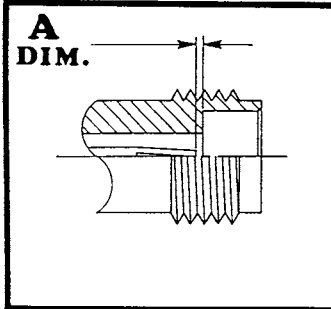

CONNECTOR INTERFACE GAGES

2.4 mm SERIES

MODEL NO. 2.4mm-FP	A	LIMITS	+ .000 / - .004
DIAL GRADUATIONS		.00025	
CONNECTOR TYPE		FEMALE JACK	
MILITARY SPECIFICATION		NONE	

MODEL NO. 2.4mm-MP	A	LIMITS	+ .000 / - .004
DIAL GRADUATIONS		.00025	
CONNECTOR TYPE		MALE PLUG	
MILITARY SPECIFICATION		NONE	

MODEL NO. 2.4mm-TFP	A	LIMITS	+ .000 / - .002
DIAL GRADUATIONS		.0001	
CONNECTOR TYPE		FEMALE TEST JACK	
MILITARY SPECIFICATION		NONE	

MODEL NO. 2.4mm-TMP	A	LIMITS	+ .000 / - .002
DIAL GRADUATIONS		.0001	
CONNECTOR TYPE		MALE TEST PLUG	
MILITARY SPECIFICATION		NONE	