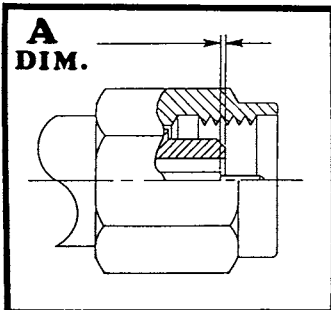

CONNECTOR INTERFACE GAGES

2.4 mm SERIES

MODEL NO. 2.4mm-FP	A	LIMITS	+ .000 / - .004
DIAL GRADUATIONS		.00025	
CONNECTOR TYPE		FEMALE JACK	
MILITARY SPECIFICATION		NONE	

MODEL NO. 2.4mm-MP	A	LIMITS	+ .000 / - .004
DIAL GRADUATIONS		.00025	
CONNECTOR TYPE		MALE PLUG	
MILITARY SPECIFICATION		NONE	

MODEL NO. 2.4mm-TFP	A	LIMITS	+ .000 / - .002
DIAL GRADUATIONS		.0001	
CONNECTOR TYPE		FEMALE TEST JACK	
MILITARY SPECIFICATION		NONE	

MODEL NO. 2.4mm-TMP	A	LIMITS	+ .000 / - .002
DIAL GRADUATIONS		.0001	
CONNECTOR TYPE		MALE TEST PLUG	
MILITARY SPECIFICATION		NONE	