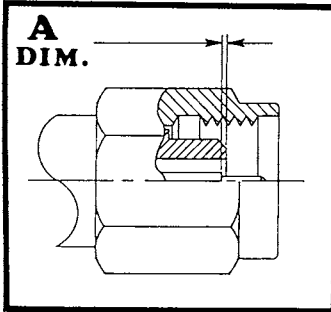

CONNECTOR INTERFACE GAGES

2.4 mm SERIES

MODEL NO. 2.4mm-FP	A	LIMITS	+ .000 / - .004
DIAL GRADUATIONS		.00025	
CONNECTOR TYPE		FEMALE JACK	
MILITARY SPECIFICATION		NONE	

MODEL NO. 2.4mm-MP	A	LIMITS	+ .000 / - .004
DIAL GRADUATIONS		.00025	
CONNECTOR TYPE		MALE PLUG	
MILITARY SPECIFICATION		NONE	

MODEL NO. 2.4mm-TFP	A	LIMITS	+ .000 / - .002
DIAL GRADUATIONS		.0001	
CONNECTOR TYPE		FEMALE TEST JACK	
MILITARY SPECIFICATION		NONE	

MODEL NO. 2.4mm-TMP	A	LIMITS	+ .000 / - .002
DIAL GRADUATIONS		.0001	
CONNECTOR TYPE		MALE TEST PLUG	
MILITARY SPECIFICATION		NONE	