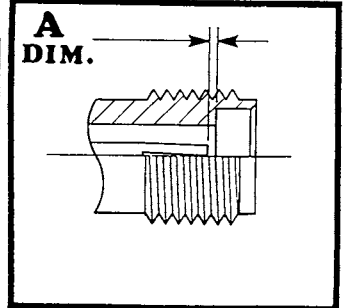

CONNECTOR INTERFACE GAGES

3.5 mm SERIES

MODEL NO. 3.5 mm-FP	A	LIMITS	+ .000 / - .004
	DIAL GRADUATIONS		.00025
	CONNECTOR TYPE		FEMALE JACK
MILITARY SPECIFICATION		NONE	

MODEL NO. 3.5 mm-MP	A	LIMITS	+ .000 / - .004
	DIAL GRADUATIONS		.00025
	CONNECTOR TYPE		MALE PLUG
MILITARY SPECIFICATION		NONE	

MODEL NO. 3.5 mm-TFP	A	LIMITS	+ .000 / - .002
	DIAL GRADUATIONS		.0001
	CONNECTOR TYPE		FEMALE TEST JACK
MILITARY SPECIFICATION		NONE	

MODEL NO. 3.5 mm-TMP	A	LIMITS	+ .000 / - .002
	DIAL GRADUATIONS		.0001
	CONNECTOR TYPE		MALE TEST PLUG
MILITARY SPECIFICATION		NONE	