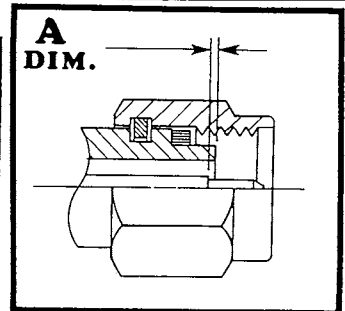

MODEL NO. 3.5 mm-TFP	A	LIMITS	+ .000 / - .002
	DIAL GRADUATIONS		.0001
	CONNECTOR TYPE		FEMALE TEST JACK
MILITARY SPECIFICATION		NONE	

MODEL NO. 3.5 mm-TMP	A	LIMITS	+ .000 / - .002
	DIAL GRADUATIONS		.0001
	CONNECTOR TYPE		MALE TEST PLUG
MILITARY SPECIFICATION		NONE	