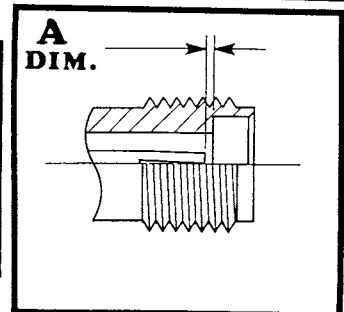

CONNECTOR INTERFACE GAGES

3.5 mm SERIES

MODEL NO. 3.5 mm-FP	A	LIMITS	+ .000 / - .004
	DIAL GRADUATIONS		.00025
	CONNECTOR TYPE		FEMALE JACK
MILITARY SPECIFICATION		NONE	

MODEL NO. 3.5 mm-MP	A	LIMITS	+ .000 / - .004
	DIAL GRADUATIONS		.00025
	CONNECTOR TYPE		MALE PLUG
MILITARY SPECIFICATION		NONE	

MODEL NO. 3.5 mm-TFP	A	LIMITS	+ .000 / - .002
	DIAL GRADUATIONS		.0001
	CONNECTOR TYPE		FEMALE TEST JACK
MILITARY SPECIFICATION		NONE	

MODEL NO. 3.5 mm-TMP	A	LIMITS	+ .000 / - .002
	DIAL GRADUATIONS		.0001
	CONNECTOR TYPE		MALE TEST PLUG
MILITARY SPECIFICATION		NONE	