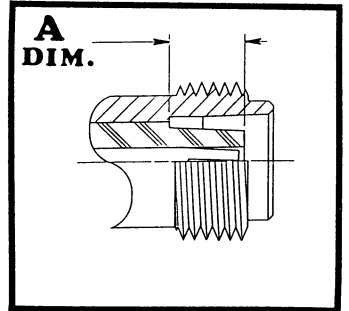

CONNECTOR INTERFACE GAGES

HN SERIES

MODEL NO. HN-FP	A	LIMITS	.341/.361
		DIAL GRADUATIONS	.0005
	CONNECTOR TYPE	FEMALE JACK	
MILITARY SPECIFICATION		MIL-C-3643	

MODEL NO. HN-MP	A	LIMITS	.366/.386
		DIAL GRADUATIONS	.0005
	CONNECTOR TYPE	MALE PLUG	
MILITARY SPECIFICATION		MIL-C-3643	

MODEL NO. HN-FD	A	LIMITS	.347/.361
		DIAL GRADUATIONS	.0005
	CONNECTOR TYPE	FEMALE JACK	
MILITARY SPECIFICATION		MIL-C-3643	

MODEL NO. HN-MD	A	LIMITS	.366/.382
		DIAL GRADUATIONS	.0005
	CONNECTOR TYPE	MALE PLUG	
MILITARY SPECIFICATION		MIL-C-3643	