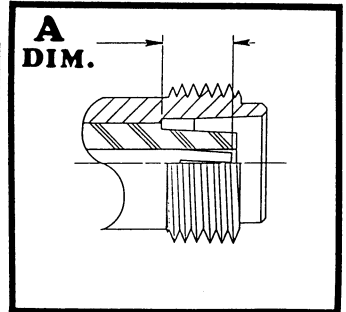

CONNECTOR INTERFACE GAGES

HN SERIES

MODEL NO. HN-FP	A	LIMITS	.341/.361
		DIAL GRADUATIONS	.0005
	CONNECTOR TYPE	FEMALE JACK	
MILITARY SPECIFICATION		MIL-C-3643	

MODEL NO. HN-MP	A	LIMITS	.366/.386
		DIAL GRADUATIONS	.0005
	CONNECTOR TYPE	MALE PLUG	
MILITARY SPECIFICATION		MIL-C-3643	

MODEL NO. HN-FD	A	LIMITS	.347/.361
		DIAL GRADUATIONS	.0005
	CONNECTOR TYPE	FEMALE JACK	
MILITARY SPECIFICATION		MIL-C-3643	

MODEL NO. HN-MD	A	LIMITS	.366/.382
		DIAL GRADUATIONS	.0005
	CONNECTOR TYPE	MALE PLUG	
MILITARY SPECIFICATION		MIL-C-3643	