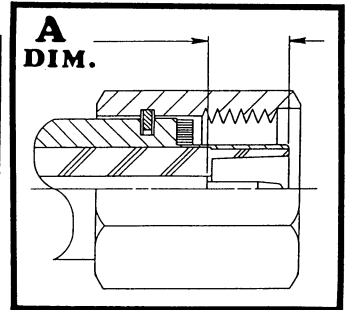

CONNECTOR INTERFACE GAGES

HN SERIES

MODEL NO. HN-FP	A	LIMITS	.341/.361
		DIAL GRADUATIONS	.0005
	CONNECTOR TYPE	FEMALE JACK	
MILITARY SPECIFICATION		MIL-C-3643	

MODEL NO. HN-MP	A	LIMITS	.366/.386
		DIAL GRADUATIONS	.0005
	CONNECTOR TYPE	MALE PLUG	
MILITARY SPECIFICATION		MIL-C-3643	

MODEL NO. HN-FD	A	LIMITS	.347/.361
		DIAL GRADUATIONS	.0005
	CONNECTOR TYPE	FEMALE JACK	
MILITARY SPECIFICATION		MIL-C-3643	

MODEL NO. HN-MD	A	LIMITS	.366/.382
		DIAL GRADUATIONS	.0005
	CONNECTOR TYPE	MALE PLUG	
MILITARY SPECIFICATION		MIL-C-3643	