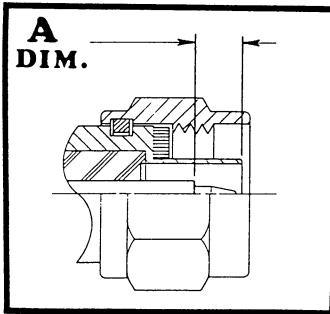

CONNECTOR INTERFACE GAGES

N SERIES

MODEL NO. N-FP	A	LIMITS	.187/.207
	DIAL GRADUATIONS		.0005
	CONNECTOR TYPE		FEMALE JACK
MILITARY SPECIFICATION		MIL-C-39012, MIL-STD-348	

MODEL NO. N-MP	A	LIMITS	.210/.230
	DIAL GRADUATIONS		.0005
	CONNECTOR TYPE		MALE PLUG
MILITARY SPECIFICATION		MIL-C-39012, MIL-STD-348	

MODEL NO. N-TFP	A	LIMITS	.204/.207
	DIAL GRADUATIONS		.0001
	CONNECTOR TYPE		FEMALE TEST JACK
MILITARY SPECIFICATION		MIL-C-39012, MIL-STD-348 MIL-T-81490	

MODEL NO. N-TMP	A	LIMITS	.208/.211
	DIAL GRADUATIONS		.0001
	CONNECTOR TYPE		MALE TEST PLUG
MILITARY SPECIFICATION		MIL-C-39012, MIL-STD-348 MIL-T-81490	