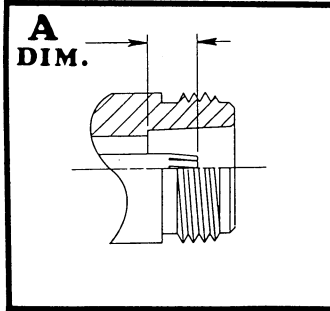

CONNECTOR INTERFACE GAGES

N SERIES

MODEL NO. N-FP	A	LIMITS	.187/.207
	DIAL GRADUATIONS		.0005
	CONNECTOR TYPE		FEMALE JACK
MILITARY SPECIFICATION		MIL-C-39012, MIL-STD-348	

MODEL NO. N-MP	A	LIMITS	.210/.230
	DIAL GRADUATIONS		.0005
	CONNECTOR TYPE		MALE PLUG
MILITARY SPECIFICATION		MIL-C-39012, MIL-STD-348	

MODEL NO. N-TFP	A	LIMITS	.204/.207
	DIAL GRADUATIONS		.0001
	CONNECTOR TYPE		FEMALE TEST JACK
MILITARY SPECIFICATION		MIL-C-39012, MIL-STD-348 MIL-T-81490	

MODEL NO. N-TMP	A	LIMITS	.208/.211
	DIAL GRADUATIONS		.0001
	CONNECTOR TYPE		MALE TEST PLUG
MILITARY SPECIFICATION		MIL-C-39012, MIL-STD-348 MIL-T-81490	