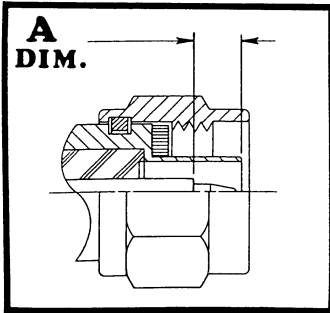

CONNECTOR INTERFACE GAGES

N SERIES

MODEL NO. N-FP	A	LIMITS	.187/.207
	DIAL GRADUATIONS		.0005
	CONNECTOR TYPE		FEMALE JACK
MILITARY SPECIFICATION		MIL-C-39012, MIL-STD-348	

MODEL NO. N-MP	A	LIMITS	.210/.230
	DIAL GRADUATIONS		.0005
	CONNECTOR TYPE		MALE PLUG
MILITARY SPECIFICATION		MIL-C-39012, MIL-STD-348	

MODEL NO. N-TFP	A	LIMITS	.204/.207
	DIAL GRADUATIONS		.0001
	CONNECTOR TYPE		FEMALE TEST JACK
MILITARY SPECIFICATION		MIL-C-39012, MIL-STD-348 MIL-T-81490	

MODEL NO. N-TMP	A	LIMITS	.208/.211
	DIAL GRADUATIONS		.0001
	CONNECTOR TYPE		MALE TEST PLUG
MILITARY SPECIFICATION		MIL-C-39012, MIL-STD-348 MIL-T-81490	