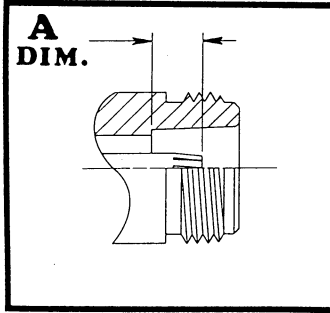

CONNECTOR INTERFACE GAGES

N SERIES

MODEL NO. N-FP	A	LIMITS	.187/.207
	DIAL GRADUATIONS		.0005
	CONNECTOR TYPE		FEMALE JACK
MILITARY SPECIFICATION		MIL-C-39012, MIL-STD-348	

MODEL NO. N-MP	A	LIMITS	.210/.230
	DIAL GRADUATIONS		.0005
	CONNECTOR TYPE		MALE PLUG
MILITARY SPECIFICATION		MIL-C-39012, MIL-STD-348	

MODEL NO. N-TFP	A	LIMITS	.204/.207
	DIAL GRADUATIONS		.0001
	CONNECTOR TYPE		FEMALE TEST JACK
MILITARY SPECIFICATION		MIL-C-39012, MIL-STD-348 MIL-T-81490	

MODEL NO. N-TMP	A	LIMITS	.208/.211
	DIAL GRADUATIONS		.0001
	CONNECTOR TYPE		MALE TEST PLUG
MILITARY SPECIFICATION		MIL-C-39012, MIL-STD-348 MIL-T-81490	