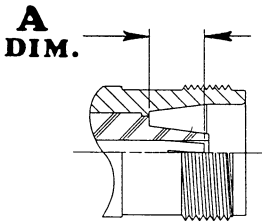

CONNECTOR INTERFACE GAGES

SC SERIES

MODEL NO. SC-FP	A	LIMITS	.283/.303
	DIAL GRADUATIONS		.0005
	CONNECTOR TYPE		FEMALE JACK
MILITARY SPECIFICATION		MIL-C-39012, MIL-STD-348	

MODEL NO. SC-MP	A	LIMITS	.307/.327
	DIAL GRADUATIONS		.0005
	CONNECTOR TYPE		MALE PLUG
MILITARY SPECIFICATION		MIL-C-39012, MIL-STD-348	

MODEL NO. SC-FD	A	LIMITS	.289/.309
	DIAL GRADUATIONS		.0005
	CONNECTOR TYPE		FEMALE JACK
MILITARY SPECIFICATION		MIL-C-39012, MIL-STD-348	

MODEL NO. SC-MD	A	LIMITS	.309/.329
	DIAL GRADUATIONS		.0005
	CONNECTOR TYPE		MALE PLUG
MILITARY SPECIFICATION		MIL-C-39012, MIL-STD-348	

CONNECTOR INTERFACE GAGES

SC SERIES

MODEL NO. SC-TFP	A	LIMITS	.301/.305
		DIAL GRADUATIONS	.0001
	CONNECTOR TYPE	FEMALE TEST JACK	
MILITARY SPECIFICATION	MIL-C-39012, MIL-STD-348 MIL-T-81490		

MODEL NO. SC-TMP	A	LIMITS	.306/.310
		DIAL GRADUATIONS	.0001
	CONNECTOR TYPE	MALE TEST PLUG	
MILITARY SPECIFICATION	MIL-C-39012, MIL-STD-348 MIL-T-81490		