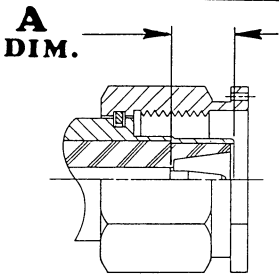

CONNECTOR INTERFACE GAGES

SC SERIES

MODEL NO. SC-FP	A	LIMITS	.283/.303
	DIAL GRADUATIONS		.0005
	CONNECTOR TYPE		FEMALE JACK
MILITARY SPECIFICATION		MIL-C-39012, MIL-STD-348	

MODEL NO. SC-MP	A	LIMITS	.307/.327
	DIAL GRADUATIONS		.0005
	CONNECTOR TYPE		MALE PLUG
MILITARY SPECIFICATION		MIL-C-39012, MIL-STD-348	

MODEL NO. SC-FD	A	LIMITS	.289/.309
	DIAL GRADUATIONS		.0005
	CONNECTOR TYPE		FEMALE JACK
MILITARY SPECIFICATION		MIL-C-39012, MIL-STD-348	

MODEL NO. SC-MD	A	LIMITS	.309/.329
	DIAL GRADUATIONS		.0005
	CONNECTOR TYPE		MALE PLUG
MILITARY SPECIFICATION		MIL-C-39012, MIL-STD-348	

CONNECTOR INTERFACE GAGES

SC SERIES

MODEL NO. SC-TFP	A	LIMITS	.301/.305
		DIAL GRADUATIONS	.0001
	CONNECTOR TYPE	FEMALE TEST JACK	
MILITARY SPECIFICATION	MIL-C-39012, MIL-STD-348 MIL-T-81490		

MODEL NO. SC-TMP	A	LIMITS	.306/.310
		DIAL GRADUATIONS	.0001
	CONNECTOR TYPE	MALE TEST PLUG	
MILITARY SPECIFICATION	MIL-C-39012, MIL-STD-348 MIL-T-81490		