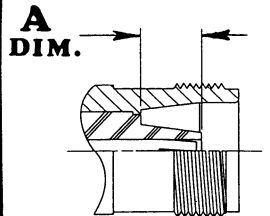

CONNECTOR INTERFACE GAGES

SC SERIES

MODEL NO. SC-TFP	A	LIMITS	.301/.305
		DIAL GRADUATIONS	.0001
	CONNECTOR TYPE	FEMALE TEST JACK	
MILITARY SPECIFICATION	MIL-C-39012, MIL-STD-348 MIL-T-81490		

MODEL NO. SC-TMP	A	LIMITS	.306/.310
		DIAL GRADUATIONS	.0001
	CONNECTOR TYPE	MALE TEST PLUG	
MILITARY SPECIFICATION	MIL-C-39012, MIL-STD-348 MIL-T-81490		

MODEL NO. SC-TFD	A	LIMITS	.304/.308
		DIAL GRADUATIONS	.0001
	CONNECTOR TYPE	FEMALE TEST JACK	
MILITARY SPECIFICATION	MIL-C-39012, MIL-STD-348 MIL-T-81490		

MODEL NO. SC-TMD	A	LIMITS	.309/.312
		DIAL GRADUATIONS	.0001
	CONNECTOR TYPE	MALE TEST PLUG	
MILITARY SPECIFICATION	MIL-C-39012, MIL-STD-348 MIL-T-81490		