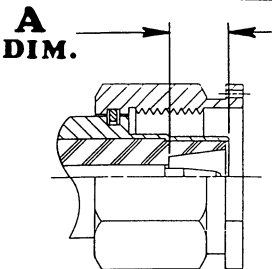

CONNECTOR INTERFACE GAGES

SC SERIES

MODEL NO. SC-FP	A	LIMITS	.283/.303
	DIAL GRADUATIONS		.0005
	CONNECTOR TYPE		FEMALE JACK
MILITARY SPECIFICATION		MIL-C-39012, MIL-STD-348	

MODEL NO. SC-MP	A	LIMITS	.307/.327
	DIAL GRADUATIONS		.0005
	CONNECTOR TYPE		MALE PLUG
MILITARY SPECIFICATION		MIL-C-39012, MIL-STD-348	

MODEL NO. SC-FD	A	LIMITS	.289/.309
	DIAL GRADUATIONS		.0005
	CONNECTOR TYPE		FEMALE JACK
MILITARY SPECIFICATION		MIL-C-39012, MIL-STD-348	

MODEL NO. SC-MD	A	LIMITS	.309/.329
	DIAL GRADUATIONS		.0005
	CONNECTOR TYPE		MALE PLUG
MILITARY SPECIFICATION		MIL-C-39012, MIL-STD-348	

CONNECTOR INTERFACE GAGES

SC SERIES

MODEL NO. SC-TFP	A	LIMITS	.301/.305
		DIAL GRADUATIONS	.0001
	CONNECTOR TYPE	FEMALE TEST JACK	
MILITARY SPECIFICATION	MIL-C-39012, MIL-STD-348 MIL-T-81490		

MODEL NO. SC-TMP	A	LIMITS	.306/.310
		DIAL GRADUATIONS	.0001
	CONNECTOR TYPE	MALE TEST PLUG	
MILITARY SPECIFICATION	MIL-C-39012, MIL-STD-348 MIL-T-81490		