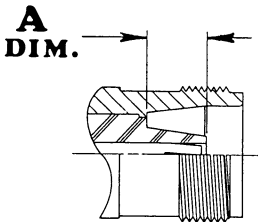

CONNECTOR INTERFACE GAGES

SC SERIES

MODEL NO. SC-FP	A	LIMITS	.283/.303
	DIAL GRADUATIONS		.0005
	CONNECTOR TYPE		FEMALE JACK
MILITARY SPECIFICATION		MIL-C-39012, MIL-STD-348	

MODEL NO. SC-MP	A	LIMITS	.307/.327
	DIAL GRADUATIONS		.0005
	CONNECTOR TYPE		MALE PLUG
MILITARY SPECIFICATION		MIL-C-39012, MIL-STD-348	

MODEL NO. SC-FD	A	LIMITS	.289/.309
	DIAL GRADUATIONS		.0005
	CONNECTOR TYPE		FEMALE JACK
MILITARY SPECIFICATION		MIL-C-39012, MIL-STD-348	

MODEL NO. SC-MD	A	LIMITS	.309/.329
	DIAL GRADUATIONS		.0005
	CONNECTOR TYPE		MALE PLUG
MILITARY SPECIFICATION		MIL-C-39012, MIL-STD-348	

CONNECTOR INTERFACE GAGES

SC SERIES

MODEL NO. SC-TFP	A	LIMITS	.301/.305
		DIAL GRADUATIONS	.0001
	CONNECTOR TYPE	FEMALE TEST JACK	
MILITARY SPECIFICATION	MIL-C-39012, MIL-STD-348 MIL-T-81490		

MODEL NO. SC-TMP	A	LIMITS	.306/.310
		DIAL GRADUATIONS	.0001
	CONNECTOR TYPE	MALE TEST PLUG	
MILITARY SPECIFICATION	MIL-C-39012, MIL-STD-348 MIL-T-81490		