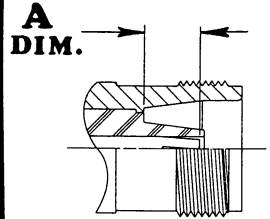

CONNECTOR INTERFACE GAGES

SC SERIES

MODEL NO. SC-TFP	A	LIMITS	.301/.305
		DIAL GRADUATIONS	.0001
	CONNECTOR TYPE	FEMALE TEST JACK	
MILITARY SPECIFICATION	MIL-C-39012, MIL-STD-348 MIL-T-81490		

MODEL NO. SC-TMP	A	LIMITS	.306/.310
		DIAL GRADUATIONS	.0001
	CONNECTOR TYPE	MALE TEST PLUG	
MILITARY SPECIFICATION	MIL-C-39012, MIL-STD-348 MIL-T-81490		