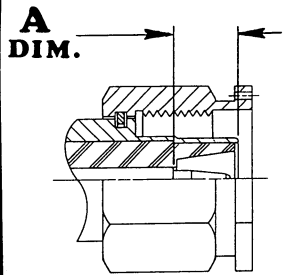

MODEL NO. SC-FD	A	LIMITS	.289/.309
	DIAL GRADUATIONS		.0005
	CONNECTOR TYPE		FEMALE JACK
MILITARY SPECIFICATION		MIL-C-39012, MIL-STD-348	

MODEL NO. SC-MD	A	LIMITS	.309/.329
	DIAL GRADUATIONS		.0005
	CONNECTOR TYPE		MALE PLUG
MILITARY SPECIFICATION		MIL-C-39012, MIL-STD-348	

CONNECTOR INTERFACE GAGES

SC SERIES

MODEL NO. SC-TFP	A	LIMITS	.301/.305
		DIAL GRADUATIONS	.0001
	CONNECTOR TYPE	FEMALE TEST JACK	
MILITARY SPECIFICATION	MIL-C-39012, MIL-STD-348 MIL-T-81490		

MODEL NO. SC-TMP	A	LIMITS	.306/.310
		DIAL GRADUATIONS	.0001
	CONNECTOR TYPE	MALE TEST PLUG	
MILITARY SPECIFICATION	MIL-C-39012, MIL-STD-348 MIL-T-81490		