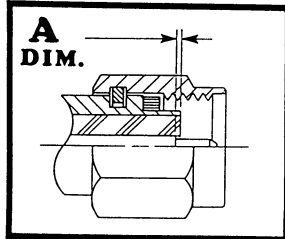

CONNECTOR INTERFACE GAGES

SMA SERIES

MODEL NO. SMA-FP	A	LIMITS	+0.000/-0.010
	DIAL GRADUATIONS		.0005
CONNECTOR TYPE		FEMALE JACK	
MILITARY SPECIFICATION		MIL-C-39012, MIL-STD-348	

MODEL NO. SMA-MP	A	LIMITS	+0.000/-0.010
	DIAL GRADUATIONS		.0005
CONNECTOR TYPE		MALE PLUG	
MILITARY SPECIFICATION		MIL-C-39012, MIL-STD-348	

MODEL NO. SMA-MPL	A	LIMITS	.075 / .100
	DIAL GRADUATIONS		.0005
CONNECTOR TYPE		MALE PLUG	
MILITARY SPECIFICATION		MIL-C-39012, MIL-STD-348	

CONNECTOR INTERFACE GAGES

SMA SERIES

MODEL NO. SMA-TFP	A	LIMITS	+ .000 / - .003
		DIAL GRADUATIONS	.0001
	CONNECTOR TYPE	FEMALE TEST JACK	
MILITARY SPECIFICATION		MIL-C-39012, MIL-STD-348	