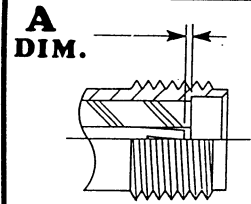

MODEL NO. SMA-FD	A	LIMITS	+0.002/-0.005
	DIAL GRADUATIONS		.0005
CONNECTOR TYPE		FEMALE JACK	
MILITARY SPECIFICATION		MIL-C-39012, MIL-STD-348	

MODEL NO. SMA-MD	A	LIMITS	+0.002/-0.005
	DIAL GRADUATIONS		.0005
CONNECTOR TYPE		MALE PLUG	
MILITARY SPECIFICATION		MIL-C-39012, MIL-STD-348	

MODEL NO. SMA-MPL	A	LIMITS	.075 / .100
	DIAL GRADUATIONS		.0005
CONNECTOR TYPE		MALE PLUG	
MILITARY SPECIFICATION		MIL-C-39012, MIL-STD-348	

CONNECTOR INTERFACE GAGES

SMA SERIES

MODEL NO. SMA-TFP	A	LIMITS	+ .000 / - .003
		DIAL GRADUATIONS	.0001
	CONNECTOR TYPE	FEMALE TEST JACK	
MILITARY SPECIFICATION		MIL-C-39012, MIL-STD-348	