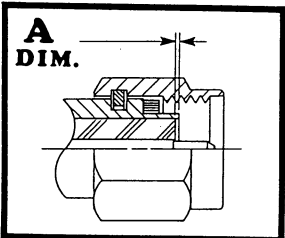

MODEL NO. SMA-MD	A	LIMITS	+0.002/-0.005
	DIAL GRADUATIONS		.0005
CONNECTOR TYPE		MALE PLUG	
MILITARY SPECIFICATION		MIL-C-39012, MIL-STD-348