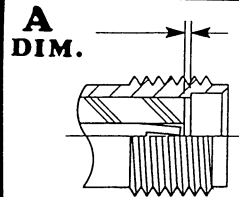

MODEL NO. SMA-MPL	A	LIMITS	.075 / .100
	DIAL GRADUATIONS		.0005
CONNECTOR TYPE		MALE PLUG	
MILITARY SPECIFICATION		MIL-C-39012, MIL-STD-348	

CONNECTOR INTERFACE GAGES

SMA SERIES

MODEL NO. SMA-TFP	A	LIMITS	+ .000 / - .003
		DIAL GRADUATIONS	.0001
	CONNECTOR TYPE	FEMALE TEST JACK	
MILITARY SPECIFICATION		MIL-C-39012, MIL-STD-348	

MODEL NO. SMA-TMP	A	LIMITS	+ .000 / - .003
		DIAL GRADUATIONS	.0001
	CONNECTOR TYPE	MALE TEST PLUG	
MILITARY SPECIFICATION		MIL-C-39012, MIL-STD-348	

MODEL NO. SMA-TFD	A	LIMITS	+ .000 / - .002
		DIAL GRADUATIONS	.0001
	CONNECTOR TYPE	FEMALE TEST JACK	
MILITARY SPECIFICATION		MIL-C-39012, MIL-STD-348	