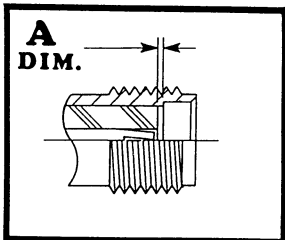

CONNECTOR INTERFACE GAGES

SMA SERIES

MODEL NO. SMA-FP	A	LIMITS	+0.000/-0.010
	DIAL GRADUATIONS		.0005
CONNECTOR TYPE		FEMALE JACK	
MILITARY SPECIFICATION		MIL-C-39012, MIL-STD-348	

MODEL NO. SMA-MP	A	LIMITS	+0.000/-0.010
	DIAL GRADUATIONS		.0005
CONNECTOR TYPE		MALE PLUG	
MILITARY SPECIFICATION		MIL-C-39012, MIL-STD-348	

MODEL NO. SMA-MPL	A	LIMITS	.075 / .100
	DIAL GRADUATIONS		.0005
CONNECTOR TYPE		MALE PLUG	
MILITARY SPECIFICATION		MIL-C-39012, MIL-STD-348	

CONNECTOR INTERFACE GAGES

SMA SERIES

MODEL NO. SMA-TFP	A	LIMITS	+ .000 / - .003
		DIAL GRADUATIONS	.0001
	CONNECTOR TYPE	FEMALE TEST JACK	
MILITARY SPECIFICATION		MIL-C-39012, MIL-STD-348	