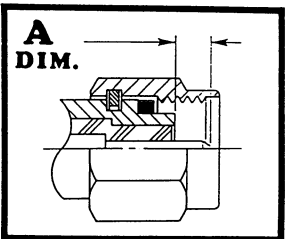

CONNECTOR INTERFACE GAGES

SMA SERIES

MODEL NO. SMA-FP	A	LIMITS	+0.000/-0.010
	DIAL GRADUATIONS		.0005
CONNECTOR TYPE		FEMALE JACK	
MILITARY SPECIFICATION		MIL-C-39012, MIL-STD-348	

MODEL NO. SMA-MP	A	LIMITS	+0.000/-0.010
	DIAL GRADUATIONS		.0005
CONNECTOR TYPE		MALE PLUG	
MILITARY SPECIFICATION		MIL-C-39012, MIL-STD-348	

MODEL NO. SMA-FD	A	LIMITS	+0.002/-0.005
	DIAL GRADUATIONS		.0005
CONNECTOR TYPE		FEMALE JACK	
MILITARY SPECIFICATION		MIL-C-39012, MIL-STD-348	

MODEL NO. SMA-MD	A	LIMITS	+0.002/-0.005
	DIAL GRADUATIONS		.0005
CONNECTOR TYPE		MALE PLUG	
MILITARY SPECIFICATION		MIL-C-39012, MIL-STD-348	

MODEL NO. SMA-MPL	A	LIMITS	.075 / .100
	DIAL GRADUATIONS		.0005
CONNECTOR TYPE		MALE PLUG	
MILITARY SPECIFICATION		MIL-C-39012, MIL-STD-348	

CONNECTOR INTERFACE GAGES

SMA SERIES

MODEL NO. SMA-TFP	A	LIMITS	+ .000 / - .003
		DIAL GRADUATIONS	.0001
	CONNECTOR TYPE	FEMALE TEST JACK	
MILITARY SPECIFICATION		MIL-C-39012, MIL-STD-348	