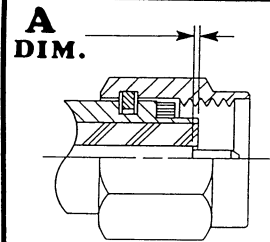

MODEL NO. SMA-MPL	A	LIMITS	.075 / .100
	DIAL GRADUATIONS		.0005
CONNECTOR TYPE		MALE PLUG	
MILITARY SPECIFICATION		MIL-C-39012, MIL-STD-348	

CONNECTOR INTERFACE GAGES

SMA SERIES

MODEL NO. SMA-TFP	A	LIMITS	+ .000 / - .003
		DIAL GRADUATIONS	.0001
	CONNECTOR TYPE	FEMALE TEST JACK	
MILITARY SPECIFICATION		MIL-C-39012, MIL-STD-348	

MODEL NO. SMA-TMP	A	LIMITS	+ .000 / - .003
		DIAL GRADUATIONS	.0001
	CONNECTOR TYPE	MALE TEST PLUG	
MILITARY SPECIFICATION		MIL-C-39012, MIL-STD-348	

MODEL NO. SMA-TFD	A	LIMITS	+ .000 / - .002
		DIAL GRADUATIONS	.0001
	CONNECTOR TYPE	FEMALE TEST JACK	
MILITARY SPECIFICATION		MIL-C-39012, MIL-STD-348	