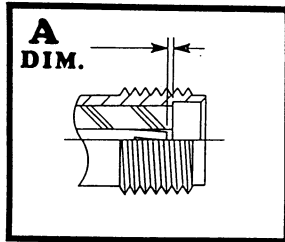

CONNECTOR INTERFACE GAGES

SMA SERIES

MODEL NO. SMA-FP	A	LIMITS	+0.000/-0.010
	DIAL GRADUATIONS		.0005
CONNECTOR TYPE		FEMALE JACK	
MILITARY SPECIFICATION		MIL-C-39012, MIL-STD-348	

MODEL NO. SMA-MP	A	LIMITS	+0.000/-0.010
	DIAL GRADUATIONS		.0005
CONNECTOR TYPE		MALE PLUG	
MILITARY SPECIFICATION		MIL-C-39012, MIL-STD-348	

MODEL NO. SMA-MPL	A	LIMITS	.075 / .100
	DIAL GRADUATIONS		.0005
CONNECTOR TYPE		MALE PLUG	
MILITARY SPECIFICATION		MIL-C-39012, MIL-STD-348	

CONNECTOR INTERFACE GAGES

SMA SERIES

MODEL NO. SMA-TFP	A	LIMITS	+ .000 / - .003
		DIAL GRADUATIONS	.0001
	CONNECTOR TYPE	FEMALE TEST JACK	
MILITARY SPECIFICATION		MIL-C-39012, MIL-STD-348	