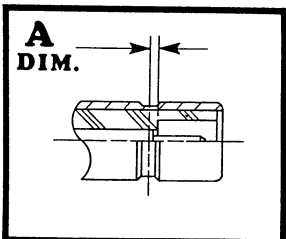

CONNECTOR INTERFACE GAGES

SMB SERIES

MODEL NO. SMB-MP	A	LIMITS	+0.007/-0.015
	DIAL GRADUATIONS		.0005
	CONNECTOR TYPE		FEMALE JACK
MILITARY SPECIFICATION		MIL-C-39012, MIL-STD-348	

MODEL NO. SMB-FP	A	LIMITS	.007/0.027
	DIAL GRADUATIONS		.0005
	CONNECTOR TYPE		MALE PLUG
MILITARY SPECIFICATION		MIL-C-39012, MIL-STD-348	

MODEL NO. SMB-MD	A	LIMITS	+0.007/-0.010
	DIAL GRADUATIONS		.0005
	CONNECTOR TYPE		FEMALE JACK
MILITARY SPECIFICATION		MIL-C-39012, MIL-STD-348	

MODEL NO. SMB-FD	A	LIMITS	.007/0.022
	DIAL GRADUATIONS		.0005
	CONNECTOR TYPE		MALE PLUG
MILITARY SPECIFICATION		MIL-C-39012, MIL-STD-348	

MODEL NO. SMB-MPL	A	LIMITS	.087/0.117
	DIAL GRADUATIONS		.0005
	CONNECTOR TYPE		FEMALE JACK
MILITARY SPECIFICATION		MIL-C-39012, MIL-STD-348	