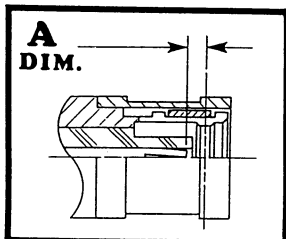

CONNECTOR INTERFACE GAGES

SMB SERIES

MODEL NO. SMB-MP	A	LIMITS	+0.007/-0.015
	DIAL GRADUATIONS		.0005
	CONNECTOR TYPE		FEMALE JACK
MILITARY SPECIFICATION		MIL-C-39012, MIL-STD-348	

MODEL NO. SMB-FP	A	LIMITS	.007/0.027
	DIAL GRADUATIONS		.0005
	CONNECTOR TYPE		MALE PLUG
MILITARY SPECIFICATION		MIL-C-39012, MIL-STD-348	

MODEL NO. SMB-MD	A	LIMITS	+0.007/-0.010
	DIAL GRADUATIONS		.0005
	CONNECTOR TYPE		FEMALE JACK
MILITARY SPECIFICATION		MIL-C-39012, MIL-STD-348	

MODEL NO. SMB-FD	A	LIMITS	.007/0.022
	DIAL GRADUATIONS		.0005
	CONNECTOR TYPE		MALE PLUG
MILITARY SPECIFICATION		MIL-C-39012, MIL-STD-348	

MODEL NO. SMB-MPL	A	LIMITS	.087/0.117
	DIAL GRADUATIONS		.0005
	CONNECTOR TYPE		FEMALE JACK
MILITARY SPECIFICATION		MIL-C-39012, MIL-STD-348	