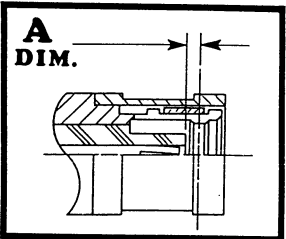

CONNECTOR INTERFACE GAGES

SMB SERIES

MODEL NO. SMB-MP	A	LIMITS	+0.007/-0.015
	DIAL GRADUATIONS		.0005
	CONNECTOR TYPE		FEMALE JACK
MILITARY SPECIFICATION		MIL-C-39012, MIL-STD-348	

MODEL NO. SMB-FP	A	LIMITS	.007/0.027
	DIAL GRADUATIONS		.0005
	CONNECTOR TYPE		MALE PLUG
MILITARY SPECIFICATION		MIL-C-39012, MIL-STD-348	

MODEL NO. SMB-MD	A	LIMITS	+0.007/-0.010
	DIAL GRADUATIONS		.0005
	CONNECTOR TYPE		FEMALE JACK
MILITARY SPECIFICATION		MIL-C-39012, MIL-STD-348	

MODEL NO. SMB-FD	A	LIMITS	.007/0.022
	DIAL GRADUATIONS		.0005
	CONNECTOR TYPE		MALE PLUG
MILITARY SPECIFICATION		MIL-C-39012, MIL-STD-348	

MODEL NO. SMB-MPL	A	LIMITS	.087/0.117
	DIAL GRADUATIONS		.0005
	CONNECTOR TYPE		FEMALE JACK
MILITARY SPECIFICATION		MIL-C-39012, MIL-STD-348	