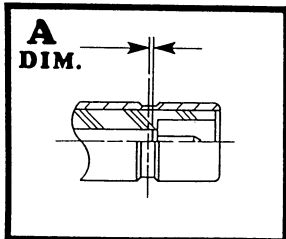

CONNECTOR INTERFACE GAGES

SMB SERIES

MODEL NO. SMB-MP	A	LIMITS	+0.007/-0.015
	DIAL GRADUATIONS		.0005
	CONNECTOR TYPE		FEMALE JACK
MILITARY SPECIFICATION		MIL-C-39012, MIL-STD-348	

MODEL NO. SMB-FP	A	LIMITS	.007/0.027
	DIAL GRADUATIONS		.0005
	CONNECTOR TYPE		MALE PLUG
MILITARY SPECIFICATION		MIL-C-39012, MIL-STD-348	

MODEL NO. SMB-MD	A	LIMITS	+0.007/-0.010
	DIAL GRADUATIONS		.0005
	CONNECTOR TYPE		FEMALE JACK
MILITARY SPECIFICATION		MIL-C-39012, MIL-STD-348	

MODEL NO. SMB-FD	A	LIMITS	.007/0.022
	DIAL GRADUATIONS		.0005
	CONNECTOR TYPE		MALE PLUG
MILITARY SPECIFICATION		MIL-C-39012, MIL-STD-348	

MODEL NO. SMB-MPL	A	LIMITS	.087/0.117
	DIAL GRADUATIONS		.0005
	CONNECTOR TYPE		FEMALE JACK
MILITARY SPECIFICATION		MIL-C-39012, MIL-STD-348	