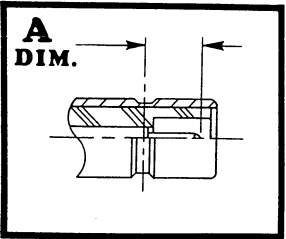

CONNECTOR INTERFACE GAGES

SMB SERIES

MODEL NO. SMB-MP	A	LIMITS	+0.007/-0.015
	DIAL GRADUATIONS		.0005
	CONNECTOR TYPE		FEMALE JACK
MILITARY SPECIFICATION		MIL-C-39012, MIL-STD-348	

MODEL NO. SMB-FP	A	LIMITS	.007/0.027
	DIAL GRADUATIONS		.0005
	CONNECTOR TYPE		MALE PLUG
MILITARY SPECIFICATION		MIL-C-39012, MIL-STD-348	

MODEL NO. SMB-MD	A	LIMITS	+0.007/-0.010
	DIAL GRADUATIONS		.0005
	CONNECTOR TYPE		FEMALE JACK
MILITARY SPECIFICATION		MIL-C-39012, MIL-STD-348	

MODEL NO. SMB-FD	A	LIMITS	.007/0.022
	DIAL GRADUATIONS		.0005
	CONNECTOR TYPE		MALE PLUG
MILITARY SPECIFICATION		MIL-C-39012, MIL-STD-348	

MODEL NO. SMB-MPL	A	LIMITS	.087/0.117
	DIAL GRADUATIONS		.0005
	CONNECTOR TYPE		FEMALE JACK
MILITARY SPECIFICATION		MIL-C-39012, MIL-STD-348	