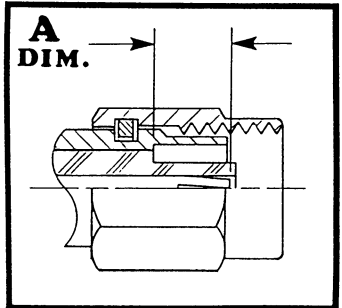

CONNECTOR INTERFACE GAGES

SMC SERIES

MODEL NO. SMC-MP	A	LIMITS	.134/.150
	DIAL GRADUATIONS		.0005
CONNECTOR TYPE		FEMALE JACK	
MILITARY SPECIFICATION		MIL-C-39012, MIL-STD-348	

MODEL NO. SMC-FP	A	LIMITS	.118/.134
	DIAL GRADUATIONS		.0005
CONNECTOR TYPE		MALE PLUG	
MILITARY SPECIFICATION		MIL-C-39012, MIL-STD-348	

MODEL NO. SMC-MD	A	LIMITS	.134/.150
	DIAL GRADUATIONS		.0005
CONNECTOR TYPE		FEMALE JACK	
MILITARY SPECIFICATION		MIL-C-39012, MIL-STD-348	

MODEL NO. SMC-FD	A	LIMITS	.118/.134
	DIAL GRADUATIONS		.0005
CONNECTOR TYPE		MALE PLUG	
MILITARY SPECIFICATION		MIL-C-39012, MIL-STD-348	