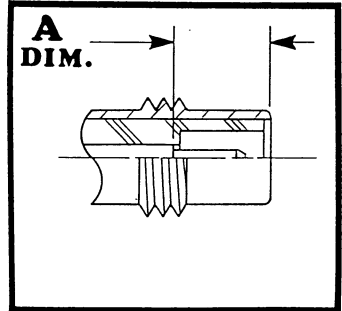

CONNECTOR INTERFACE GAGES

SMC SERIES

MODEL NO. SMC-MP	A	LIMITS	.134/.150
	DIAL GRADUATIONS		.0005
CONNECTOR TYPE		FEMALE JACK	
MILITARY SPECIFICATION		MIL-C-39012, MIL-STD-348	

MODEL NO. SMC-FP	A	LIMITS	.118/.134
	DIAL GRADUATIONS		.0005
CONNECTOR TYPE		MALE PLUG	
MILITARY SPECIFICATION		MIL-C-39012, MIL-STD-348	

MODEL NO. SMC-MD	A	LIMITS	.134/.150
	DIAL GRADUATIONS		.0005
CONNECTOR TYPE		FEMALE JACK	
MILITARY SPECIFICATION		MIL-C-39012, MIL-STD-348	

MODEL NO. SMC-FD	A	LIMITS	.118/.134
	DIAL GRADUATIONS		.0005
CONNECTOR TYPE		MALE PLUG	
MILITARY SPECIFICATION		MIL-C-39012, MIL-STD-348	