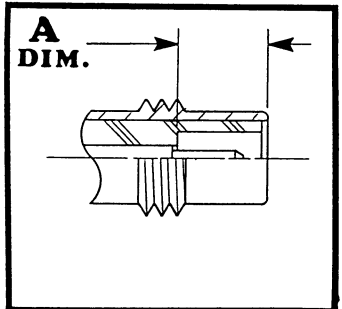

CONNECTOR INTERFACE GAGES

SMC SERIES

MODEL NO. SMC-MP	A	LIMITS	.134/.150
	DIAL GRADUATIONS		.0005
CONNECTOR TYPE		FEMALE JACK	
MILITARY SPECIFICATION		MIL-C-39012, MIL-STD-348	

MODEL NO. SMC-FP	A	LIMITS	.118/.134
	DIAL GRADUATIONS		.0005
CONNECTOR TYPE		MALE PLUG	
MILITARY SPECIFICATION		MIL-C-39012, MIL-STD-348	

MODEL NO. SMC-MD	A	LIMITS	.134/.150
	DIAL GRADUATIONS		.0005
CONNECTOR TYPE		FEMALE JACK	
MILITARY SPECIFICATION		MIL-C-39012, MIL-STD-348	

MODEL NO. SMC-FD	A	LIMITS	.118/.134
	DIAL GRADUATIONS		.0005
CONNECTOR TYPE		MALE PLUG	
MILITARY SPECIFICATION		MIL-C-39012, MIL-STD-348	