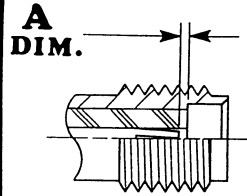

MODEL NO. SSMA - FD	A	LIMITS	+0.002/-0.005
	DIAL GRADUATIONS		.0005
	CONNECTOR TYPE		FEMALE JACK
MILITARY SPECIFICATION		NONE	

MODEL NO. SSMA - MD	A	LIMITS	+0.002/-0.005
	DIAL GRADUATIONS		.0005
	CONNECTOR TYPE		MALE PLUG
MILITARY SPECIFICATION		NONE	

MODEL NO. SSMA - MPL	A	LIMITS	.050/.065
	DIAL GRADUATIONS		.0005
	CONNECTOR TYPE		MALE PLUG
MILITARY SPECIFICATION		NONE	

CONNECTOR INTERFACE GAGES

SSMA SERIES

MODEL NO. SSMA-TFP	A	LIMITS	+ .000 / - .003
	DIAL GRADUATIONS		.0001
CONNECTOR TYPE		FEMALE TEST JACK	
MILITARY SPECIFICATION		NONE	