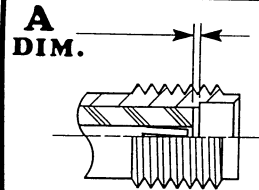

MODEL NO. SSMA - MPL	A	LIMITS	.050/.065
	DIAL GRADUATIONS		.0005
	CONNECTOR TYPE		MALE PLUG
MILITARY SPECIFICATION		NONE	

CONNECTOR INTERFACE GAGES

SSMA SERIES

MODEL NO. SSMA-TFP	A	LIMITS	+ .000 / - .003
	DIAL GRADUATIONS		.0001
CONNECTOR TYPE		FEMALE TEST JACK	
MILITARY SPECIFICATION		NONE	

MODEL NO. SSMA-TMP	A	LIMITS	+ .000 / - .003
	DIAL GRADUATIONS		.0001
CONNECTOR TYPE		MALE TEST PLUG	
MILITARY SPECIFICATION		NONE	

MODEL NO. SSMA-TFD	A	LIMITS	+ .000 / - .002
	DIAL GRADUATIONS		.0001
CONNECTOR TYPE		FEMALE TEST JACK	
MILITARY SPECIFICATION		NONE	