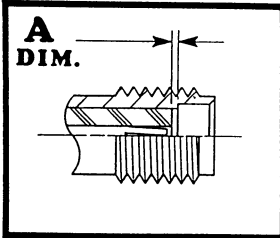

CONNECTOR INTERFACE GAGES

SSMA SERIES

MODEL NO. SSMA - FP	A	LIMITS	+0.000/-0.010
	DIAL GRADUATIONS		.0005
	CONNECTOR TYPE		FEMALE JACK
MILITARY SPECIFICATION		NONE	

MODEL NO. SSMA - MP	A	LIMITS	+0.000/-0.010
	DIAL GRADUATIONS		.0005
	CONNECTOR TYPE		MALE PLUG
MILITARY SPECIFICATION		NONE	

MODEL NO. SSMA - FD	A	LIMITS	+0.002/-0.005
	DIAL GRADUATIONS		.0005
	CONNECTOR TYPE		FEMALE JACK
MILITARY SPECIFICATION		NONE	

MODEL NO. SSMA - MD	A	LIMITS	+0.002/-0.005
	DIAL GRADUATIONS		.0005
	CONNECTOR TYPE		MALE PLUG
MILITARY SPECIFICATION		NONE	

MODEL NO. SSMA - MPL	A	LIMITS	.050/.065
	DIAL GRADUATIONS		.0005
	CONNECTOR TYPE		MALE PLUG
MILITARY SPECIFICATION		NONE	

CONNECTOR INTERFACE GAGES

SSMA SERIES

MODEL NO. SSMA-TFP	A	LIMITS	+ .000 / - .003
	DIAL GRADUATIONS		.0001
CONNECTOR TYPE		FEMALE TEST JACK	
MILITARY SPECIFICATION		NONE	