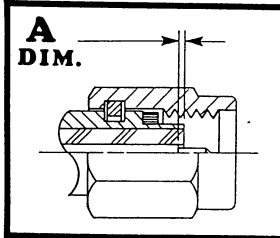

CONNECTOR INTERFACE GAGES

SSMA SERIES

MODEL NO. SSMA - FP	A	LIMITS	+0.000/-0.010
	DIAL GRADUATIONS		.0005
	CONNECTOR TYPE		FEMALE JACK
MILITARY SPECIFICATION		NONE	

MODEL NO. SSMA - MP	A	LIMITS	+0.000/-0.010
	DIAL GRADUATIONS		.0005
	CONNECTOR TYPE		MALE PLUG
MILITARY SPECIFICATION		NONE	