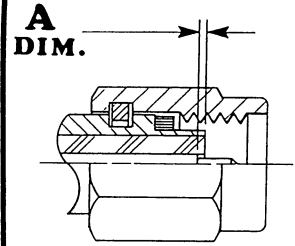

MODEL NO. SSMA - MPL	A	LIMITS	.050/.065
	DIAL GRADUATIONS		.0005
	CONNECTOR TYPE		MALE PLUG
MILITARY SPECIFICATION		NONE	

CONNECTOR INTERFACE GAGES

SSMA SERIES

MODEL NO. SSMA-TFP	A	LIMITS	+ .000 / - .003
	DIAL GRADUATIONS		.0001
CONNECTOR TYPE		FEMALE TEST JACK	
MILITARY SPECIFICATION		NONE	

MODEL NO. SSMA-TMP	A	LIMITS	+ .000 / - .003
	DIAL GRADUATIONS		.0001
CONNECTOR TYPE		MALE TEST PLUG	
MILITARY SPECIFICATION		NONE	

MODEL NO. SSMA-TFD	A	LIMITS	+ .000 / - .002
	DIAL GRADUATIONS		.0001
CONNECTOR TYPE		FEMALE TEST JACK	
MILITARY SPECIFICATION		NONE	