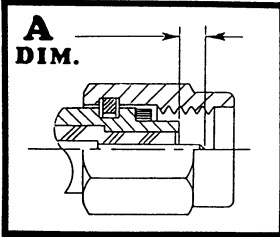

CONNECTOR INTERFACE GAGES

SSMA SERIES

MODEL NO. SSMA - FP	A	LIMITS	+0.000/-0.010
	DIAL GRADUATIONS		.0005
	CONNECTOR TYPE		FEMALE JACK
MILITARY SPECIFICATION		NONE	

MODEL NO. SSMA - MP	A	LIMITS	+0.000/-0.010
	DIAL GRADUATIONS		.0005
	CONNECTOR TYPE		MALE PLUG
MILITARY SPECIFICATION		NONE	

MODEL NO. SSMA - FD	A	LIMITS	+0.002/-0.005
	DIAL GRADUATIONS		.0005
	CONNECTOR TYPE		FEMALE JACK
MILITARY SPECIFICATION		NONE	

MODEL NO. SSMA - MD	A	LIMITS	+0.002/-0.005
	DIAL GRADUATIONS		.0005
	CONNECTOR TYPE		MALE PLUG
MILITARY SPECIFICATION		NONE	

MODEL NO. SSMA - MPL	A	LIMITS	.050/.065
	DIAL GRADUATIONS		.0005
	CONNECTOR TYPE		MALE PLUG
MILITARY SPECIFICATION		NONE	

CONNECTOR INTERFACE GAGES

SSMA SERIES

MODEL NO. SSMA-TFP	A	LIMITS	+ .000 / - .003
	DIAL GRADUATIONS		.0001
CONNECTOR TYPE		FEMALE TEST JACK	
MILITARY SPECIFICATION		NONE	