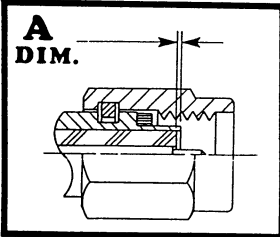

MODEL NO. SSMA - MD	A	LIMITS	+0.002/-0.005
	DIAL GRADUATIONS		.0005
	CONNECTOR TYPE		MALE PLUG
MILITARY SPECIFICATION		NONE