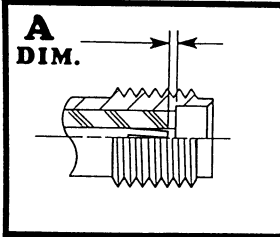

CONNECTOR INTERFACE GAGES

SSMA SERIES

MODEL NO. SSMA - FP	A	LIMITS	+0.000/-0.010
	DIAL GRADUATIONS		.0005
	CONNECTOR TYPE		FEMALE JACK
MILITARY SPECIFICATION		NONE	

MODEL NO. SSMA - MP	A	LIMITS	+0.000/-0.010
	DIAL GRADUATIONS		.0005
	CONNECTOR TYPE		MALE PLUG
MILITARY SPECIFICATION		NONE	

MODEL NO. SSMA - FD	A	LIMITS	+0.002/-0.005
	DIAL GRADUATIONS		.0005
	CONNECTOR TYPE		FEMALE JACK
MILITARY SPECIFICATION		NONE	

MODEL NO. SSMA - MD	A	LIMITS	+0.002/-0.005
	DIAL GRADUATIONS		.0005
	CONNECTOR TYPE		MALE PLUG
MILITARY SPECIFICATION		NONE	

MODEL NO. SSMA - MPL	A	LIMITS	.050/.065
	DIAL GRADUATIONS		.0005
	CONNECTOR TYPE		MALE PLUG
MILITARY SPECIFICATION		NONE	

CONNECTOR INTERFACE GAGES

SSMA SERIES

MODEL NO. SSMA-TFP	A	LIMITS	+ .000 / - .003
	DIAL GRADUATIONS		.0001
CONNECTOR TYPE		FEMALE TEST JACK	
MILITARY SPECIFICATION		NONE	