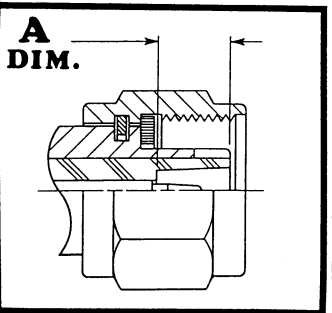

MODEL NO. TK-FD	A	LIMITS	.198/.208
	DIAL GRADUATIONS		.0005
CONNECTOR TYPE		FEMALE JACK	
MILITARY SPECIFICATION		NONE	

MODEL NO. TK-MD	A	LIMITS	.209/.219
	DIAL GRADUATIONS		.0005
CONNECTOR TYPE		MALE PLUG	
MILITARY SPECIFICATION		NONE	

CONNECTOR INTERFACE GAGES

TK SERIES

MODEL NO. TK-TFP	A	LIMITS	.205/.208
		DIAL GRADUATIONS	.0001
	CONNECTOR TYPE	FEMALE TEST JACK	
MILITARY SPECIFICATION		NONE	

MODEL NO. TK-TMP	A	LIMITS	.209/.212
		DIAL GRADUATIONS	.0001
	CONNECTOR TYPE	MALE TEST PLUG	
MILITARY SPECIFICATION		NONE	