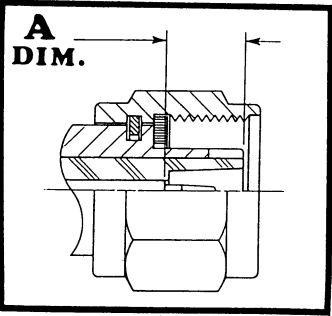

MODEL NO. TK-MP	A	LIMITS	.209/.219
	DIAL GRADUATIONS		.0005
CONNECTOR TYPE		MALE PLUG	
MILITARY SPECIFICATION		NONE