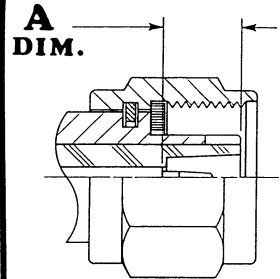

MODEL NO. TK-FD	A	LIMITS	.198/.208
	DIAL GRADUATIONS		.0005
CONNECTOR TYPE		FEMALE JACK	
MILITARY SPECIFICATION		NONE	

MODEL NO. TK-MD	A	LIMITS	.209/.219
	DIAL GRADUATIONS		.0005
CONNECTOR TYPE		MALE PLUG	
MILITARY SPECIFICATION		NONE	

CONNECTOR INTERFACE GAGES

TK SERIES

MODEL NO. TK-TFP	A	LIMITS	.205/.208
		DIAL GRADUATIONS	.0001
	CONNECTOR TYPE	FEMALE TEST JACK	
MILITARY SPECIFICATION		NONE	

MODEL NO. TK-TMP	A	LIMITS	.209/.212
		DIAL GRADUATIONS	.0001
	CONNECTOR TYPE	MALE TEST PLUG	
MILITARY SPECIFICATION		NONE	