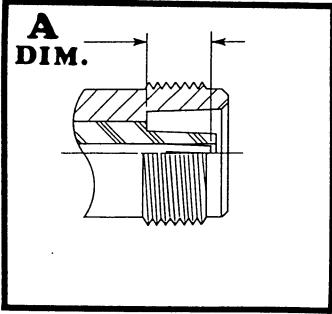

CONNECTOR INTERFACE GAGES

TK SERIES

MODEL NO. TK-FP	A	LIMITS	.198/.208
	DIAL GRADUATIONS		.0005
CONNECTOR TYPE		FEMALE JACK	
MILITARY SPECIFICATION		NONE	

MODEL NO. TK-MP	A	LIMITS	.209/.219
	DIAL GRADUATIONS		.0005
CONNECTOR TYPE		MALE PLUG	
MILITARY SPECIFICATION		NONE	

MODEL NO. TK-FD	A	LIMITS	.198/.208
	DIAL GRADUATIONS		.0005
CONNECTOR TYPE		FEMALE JACK	
MILITARY SPECIFICATION		NONE	

MODEL NO. TK-MD	A	LIMITS	.209/.219
	DIAL GRADUATIONS		.0005
CONNECTOR TYPE		MALE PLUG	
MILITARY SPECIFICATION		NONE	

CONNECTOR INTERFACE GAGES

TK SERIES

MODEL NO. TK-TFP	A	LIMITS	.205/.208
		DIAL GRADUATIONS	.0001
	CONNECTOR TYPE	FEMALE TEST JACK	
MILITARY SPECIFICATION		NONE	

MODEL NO. TK-TMP	A	LIMITS	.209/.212
		DIAL GRADUATIONS	.0001
	CONNECTOR TYPE	MALE TEST PLUG	
MILITARY SPECIFICATION		NONE	