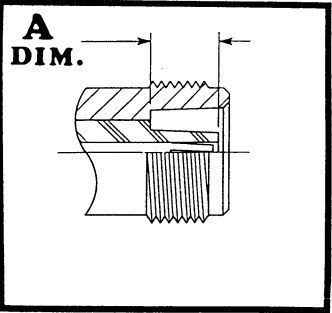

MODEL NO. TK-FD	A	LIMITS	.198/.208
	DIAL GRADUATIONS		.0005
CONNECTOR TYPE		FEMALE JACK	
MILITARY SPECIFICATION		NONE