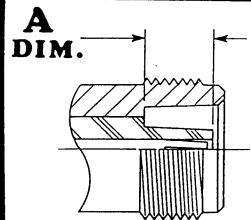

CONNECTOR INTERFACE GAGES

TK SERIES

MODEL NO. TK-TFP	A	LIMITS	.205/.208
		DIAL GRADUATIONS	.0001
	CONNECTOR TYPE	FEMALE TEST JACK	
MILITARY SPECIFICATION		NONE	

MODEL NO. TK-TMP	A	LIMITS	.209/.212
		DIAL GRADUATIONS	.0001
	CONNECTOR TYPE	MALE TEST PLUG	
MILITARY SPECIFICATION		NONE	

MODEL NO. TK-TFD	A	LIMITS	.205/.208
		DIAL GRADUATIONS	.0001
	CONNECTOR TYPE	FEMALE TEST JACK	
MILITARY SPECIFICATION		NONE	

MODEL NO. TK-TMD	A	LIMITS	.209/.212
		DIAL GRADUATIONS	.0001
	CONNECTOR TYPE	MALE TEST PLUG	
MILITARY SPECIFICATION		NONE	