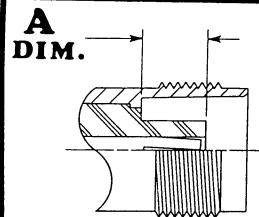

CONNECTOR INTERFACE GAGES

TNC SERIES

MODEL NO. TNC-TFP	A	LIMITS	.205/.208
	DIAL GRADUATIONS		.0001
CONNECTOR TYPE		FEMALE TEST JACK	
MILITARY SPECIFICATION		MIL-C-39012, MIL-STD-348 MIL-T-81490, MIL-C-87104	

MODEL NO. TNC-TMP	A	LIMITS	.209/.212
	DIAL GRADUATIONS		.0001
CONNECTOR TYPE		MALE TEST PLUG	
MILITARY SPECIFICATION		MIL-C-39012, MIL-STD-348 MIL-T-81490, MIL-C-87104	

MODEL NO. TNC-TFD	A	LIMITS	.205/.208
	DIAL GRADUATIONS		.0001
CONNECTOR TYPE		FEMALE TEST JACK	
MILITARY SPECIFICATION		MIL-C-39012, MIL-STD-348 MIL-T-81490, MIL-C-87104	