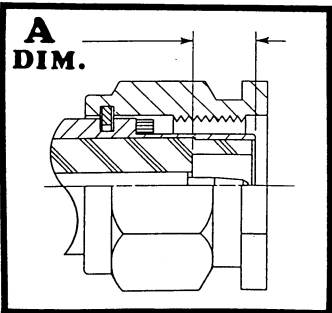

MODEL NO. TNC-FD	A	LIMITS	.188/.208
	DIAL GRADUATIONS		.0005
CONNECTOR TYPE		FEMALE JACK	
MILITARY SPECIFICATION		MIL-C-39012, MIL-STD-348	

MODEL NO. TNC-MD	A	LIMITS	.208/.223
	DIAL GRADUATIONS		.0005
CONNECTOR TYPE		MALE PLUG	
MILITARY SPECIFICATION		MIL-C-39012, MIL-STD-348	