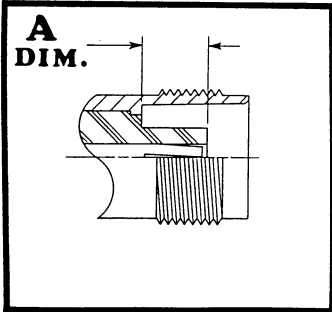

MODEL NO. TNC-FD	A	LIMITS	.188/.208
	DIAL GRADUATIONS		.0005
CONNECTOR TYPE		FEMALE JACK	
MILITARY SPECIFICATION		MIL-C-39012, MIL-STD-348	

MODEL NO. TNC-MD	A	LIMITS	.208/.223
	DIAL GRADUATIONS		.0005
CONNECTOR TYPE		MALE PLUG	
MILITARY SPECIFICATION		MIL-C-39012, MIL-STD-348	