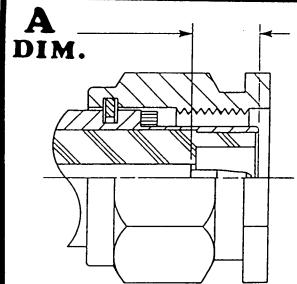

MODEL NO. TNC-TMP	A	LIMITS	.209/.212
	DIAL GRADUATIONS		.0001
CONNECTOR TYPE		MALE TEST PLUG	
MILITARY SPECIFICATION		MIL-C-39012, MIL-STD-348 MIL-T-81490, MIL-C-87104