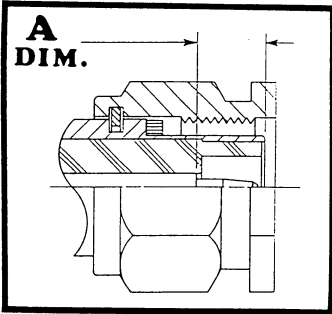

MODEL NO. TNC-MP	A	LIMITS	.210/.230
	DIAL GRADUATIONS		.0005
CONNECTOR TYPE		MALE PLUG	
MILITARY SPECIFICATION		MIL-C-39012, MIL-STD-348