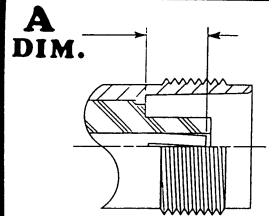

CONNECTOR INTERFACE GAGES

TNC SERIES

MODEL NO. TNC-TFP	A	LIMITS	.205/.208
	DIAL GRADUATIONS		.0001
CONNECTOR TYPE		FEMALE TEST JACK	
MILITARY SPECIFICATION		MIL-C-39012, MIL-STD-348 MIL-T-81490, MIL-C-87104