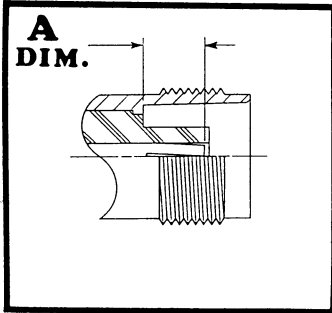

CONNECTOR INTERFACE GAGES

TNC SERIES

MODEL NO. TNC-FP	A	LIMITS	.186/.206
	DIAL GRADUATIONS		.0005
CONNECTOR TYPE		FEMALE JACK	
MILITARY SPECIFICATION		MIL-C-39012, MIL-STD-348	

MODEL NO. TNC-MP	A	LIMITS	.210/.230
	DIAL GRADUATIONS		.0005
CONNECTOR TYPE		MALE PLUG	
MILITARY SPECIFICATION		MIL-C-39012, MIL-STD-348	

MODEL NO. TNC-FD	A	LIMITS	.188/.208
	DIAL GRADUATIONS		.0005
CONNECTOR TYPE		FEMALE JACK	
MILITARY SPECIFICATION		MIL-C-39012, MIL-STD-348	

MODEL NO. TNC-MD	A	LIMITS	.208/.223
	DIAL GRADUATIONS		.0005
CONNECTOR TYPE		MALE PLUG	
MILITARY SPECIFICATION		MIL-C-39012, MIL-STD-348	