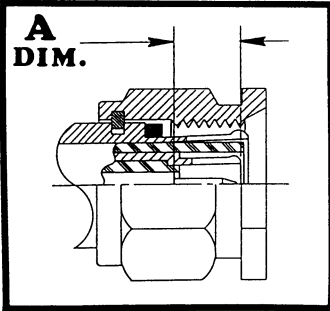

CONNECTOR INTERFACE GAGES

TRT SERIES

MODEL NO. <i>TRT-FP1</i>	A	LIMITS	.001/.031
	DIAL GRADUATIONS		.0005
CONNECTOR TYPE		FEMALE JACK	
MILITARY SPECIFICATION		MIL-C-49142, MIL-STD-348	

MODEL NO. <i>TRT-MP1</i>	A	LIMITS	.001/.031
	DIAL GRADUATIONS		.0005
CONNECTOR TYPE		MALE PLUG	
MILITARY SPECIFICATION		MIL-C-49142, MIL-STD-348	

MODEL NO. <i>TRT-FP2</i>	A	LIMITS	.187/.207
	DIAL GRADUATIONS		.0005
CONNECTOR TYPE		FEMALE JACK	
MILITARY SPECIFICATION		MIL-C-49142, MIL-STD-348	

MODEL NO. <i>TRT-MP2</i>	A	LIMITS	.210/.230
	DIAL GRADUATIONS		.0005
CONNECTOR TYPE		MALE PLUG	
MILITARY SPECIFICATION		MIL-C-49142, MIL-STD-348	