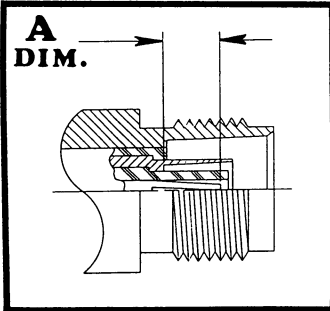

CONNECTOR INTERFACE GAGES

TRT SERIES

MODEL NO. <i>TRT-FP1</i>	A	LIMITS	.001/.031
	DIAL GRADUATIONS		.0005
CONNECTOR TYPE		FEMALE JACK	
MILITARY SPECIFICATION		MIL-C-49142, MIL-STD-348	

MODEL NO. <i>TRT-MP1</i>	A	LIMITS	.001/.031
	DIAL GRADUATIONS		.0005
CONNECTOR TYPE		MALE PLUG	
MILITARY SPECIFICATION		MIL-C-49142, MIL-STD-348	

MODEL NO. <i>TRT-FP2</i>	A	LIMITS	.187/.207
	DIAL GRADUATIONS		.0005
CONNECTOR TYPE		FEMALE JACK	
MILITARY SPECIFICATION		MIL-C-49142, MIL-STD-348	

MODEL NO. <i>TRT-MP2</i>	A	LIMITS	.210/.230
	DIAL GRADUATIONS		.0005
CONNECTOR TYPE		MALE PLUG	
MILITARY SPECIFICATION		MIL-C-49142, MIL-STD-348	