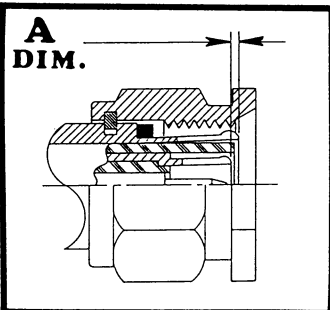

CONNECTOR INTERFACE GAGES

TRT SERIES

MODEL NO. <i>TRT-FP1</i>	A	LIMITS	.001/.031
	DIAL GRADUATIONS		.0005
CONNECTOR TYPE		FEMALE JACK	
MILITARY SPECIFICATION		MIL-C-49142, MIL-STD-348	

MODEL NO. <i>TRT-MP1</i>	A	LIMITS	.001/.031
	DIAL GRADUATIONS		.0005
CONNECTOR TYPE		MALE PLUG	
MILITARY SPECIFICATION		MIL-C-49142, MIL-STD-348	

MODEL NO. <i>TRT-FP2</i>	A	LIMITS	.187/.207
	DIAL GRADUATIONS		.0005
CONNECTOR TYPE		FEMALE JACK	
MILITARY SPECIFICATION		MIL-C-49142, MIL-STD-348	

MODEL NO. <i>TRT-MP2</i>	A	LIMITS	.210/.230
	DIAL GRADUATIONS		.0005
CONNECTOR TYPE		MALE PLUG	
MILITARY SPECIFICATION		MIL-C-49142, MIL-STD-348	