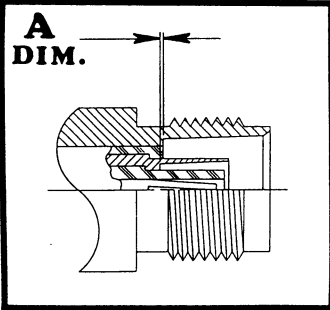

CONNECTOR INTERFACE GAGES

TRT SERIES

MODEL NO. <i>TRT-FP1</i>	A	LIMITS	.001/.031
	DIAL GRADUATIONS		.0005
CONNECTOR TYPE		FEMALE JACK	
MILITARY SPECIFICATION		MIL-C-49142, MIL-STD-348	

MODEL NO. <i>TRT-MP1</i>	A	LIMITS	.001/.031
	DIAL GRADUATIONS		.0005
CONNECTOR TYPE		MALE PLUG	
MILITARY SPECIFICATION		MIL-C-49142, MIL-STD-348	

MODEL NO. <i>TRT-FP2</i>	A	LIMITS	.187/.207
	DIAL GRADUATIONS		.0005
CONNECTOR TYPE		FEMALE JACK	
MILITARY SPECIFICATION		MIL-C-49142, MIL-STD-348	

MODEL NO. <i>TRT-MP2</i>	A	LIMITS	.210/.230
	DIAL GRADUATIONS		.0005
CONNECTOR TYPE		MALE PLUG	
MILITARY SPECIFICATION		MIL-C-49142, MIL-STD-348	