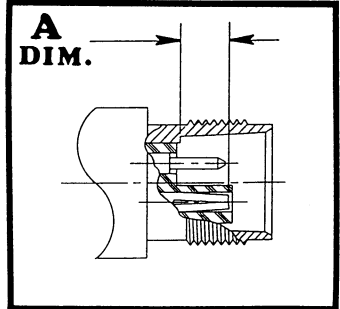

CONNECTOR INTERFACE GAGES

TWTNC SERIES

MODEL NO. TWTNC-FFP	A	LIMITS	.170/.200
		DIAL GRADUATIONS	.0005
	CONNECTOR TYPE	FEMALE JACK	
MILITARY SPECIFICATION	MIL-C-3655, MIL-STD-348		

MODEL NO. TWTNC-MFP	A	LIMITS	.032/.062
		DIAL GRADUATIONS	.0005
	CONNECTOR TYPE	MALE PLUG	
MILITARY SPECIFICATION	MIL-C-3655, MIL-STD-348		

MODEL NO. TWTNC-FMP	A	LIMITS	.000/.040
		DIAL GRADUATIONS	.0005
	CONNECTOR TYPE	FEMALE JACK	
MILITARY SPECIFICATION	MIL-C-3655, MIL-STD-348		

MODEL NO. TWTNC-MMP	A	LIMITS	.228/.260
		DIAL GRADUATIONS	.0005
	CONNECTOR TYPE	MALE PLUG	
MILITARY SPECIFICATION	MIL-C-3655, MIL-STD-348		