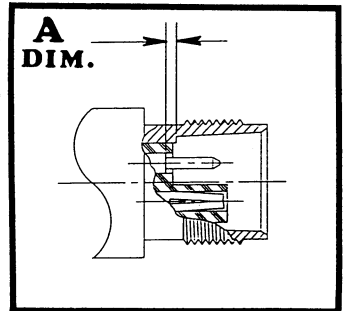

CONNECTOR INTERFACE GAGES

TWTNC SERIES

MODEL NO. TWTNC-FFP	A	LIMITS	.170/.200
		DIAL GRADUATIONS	.0005
	CONNECTOR TYPE	FEMALE JACK	
MILITARY SPECIFICATION	MIL-C-3655, MIL-STD-348		

MODEL NO. TWTNC-MFP	A	LIMITS	.032/.062
		DIAL GRADUATIONS	.0005
	CONNECTOR TYPE	MALE PLUG	
MILITARY SPECIFICATION	MIL-C-3655, MIL-STD-348		

MODEL NO. TWTNC-FMP	A	LIMITS	.000/.040
		DIAL GRADUATIONS	.0005
	CONNECTOR TYPE	FEMALE JACK	
MILITARY SPECIFICATION	MIL-C-3655, MIL-STD-348		

MODEL NO. TWTNC-MMP	A	LIMITS	.228/.260
		DIAL GRADUATIONS	.0005
	CONNECTOR TYPE	MALE PLUG	
MILITARY SPECIFICATION	MIL-C-3655, MIL-STD-348		