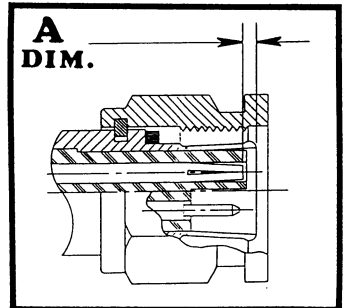

CONNECTOR INTERFACE GAGES

TWTNC SERIES

MODEL NO. TWTNC-FFP	A	LIMITS	.170/.200
		DIAL GRADUATIONS	.0005
	CONNECTOR TYPE	FEMALE JACK	
MILITARY SPECIFICATION	MIL-C-3655, MIL-STD-348		

MODEL NO. TWTNC-MFP	A	LIMITS	.032/.062
		DIAL GRADUATIONS	.0005
	CONNECTOR TYPE	MALE PLUG	
MILITARY SPECIFICATION	MIL-C-3655, MIL-STD-348		

MODEL NO. TWTNC-FMP	A	LIMITS	.000/.040
		DIAL GRADUATIONS	.0005
	CONNECTOR TYPE	FEMALE JACK	
MILITARY SPECIFICATION	MIL-C-3655, MIL-STD-348		

MODEL NO. TWTNC-MMP	A	LIMITS	.228/.260
		DIAL GRADUATIONS	.0005
	CONNECTOR TYPE	MALE PLUG	
MILITARY SPECIFICATION	MIL-C-3655, MIL-STD-348		